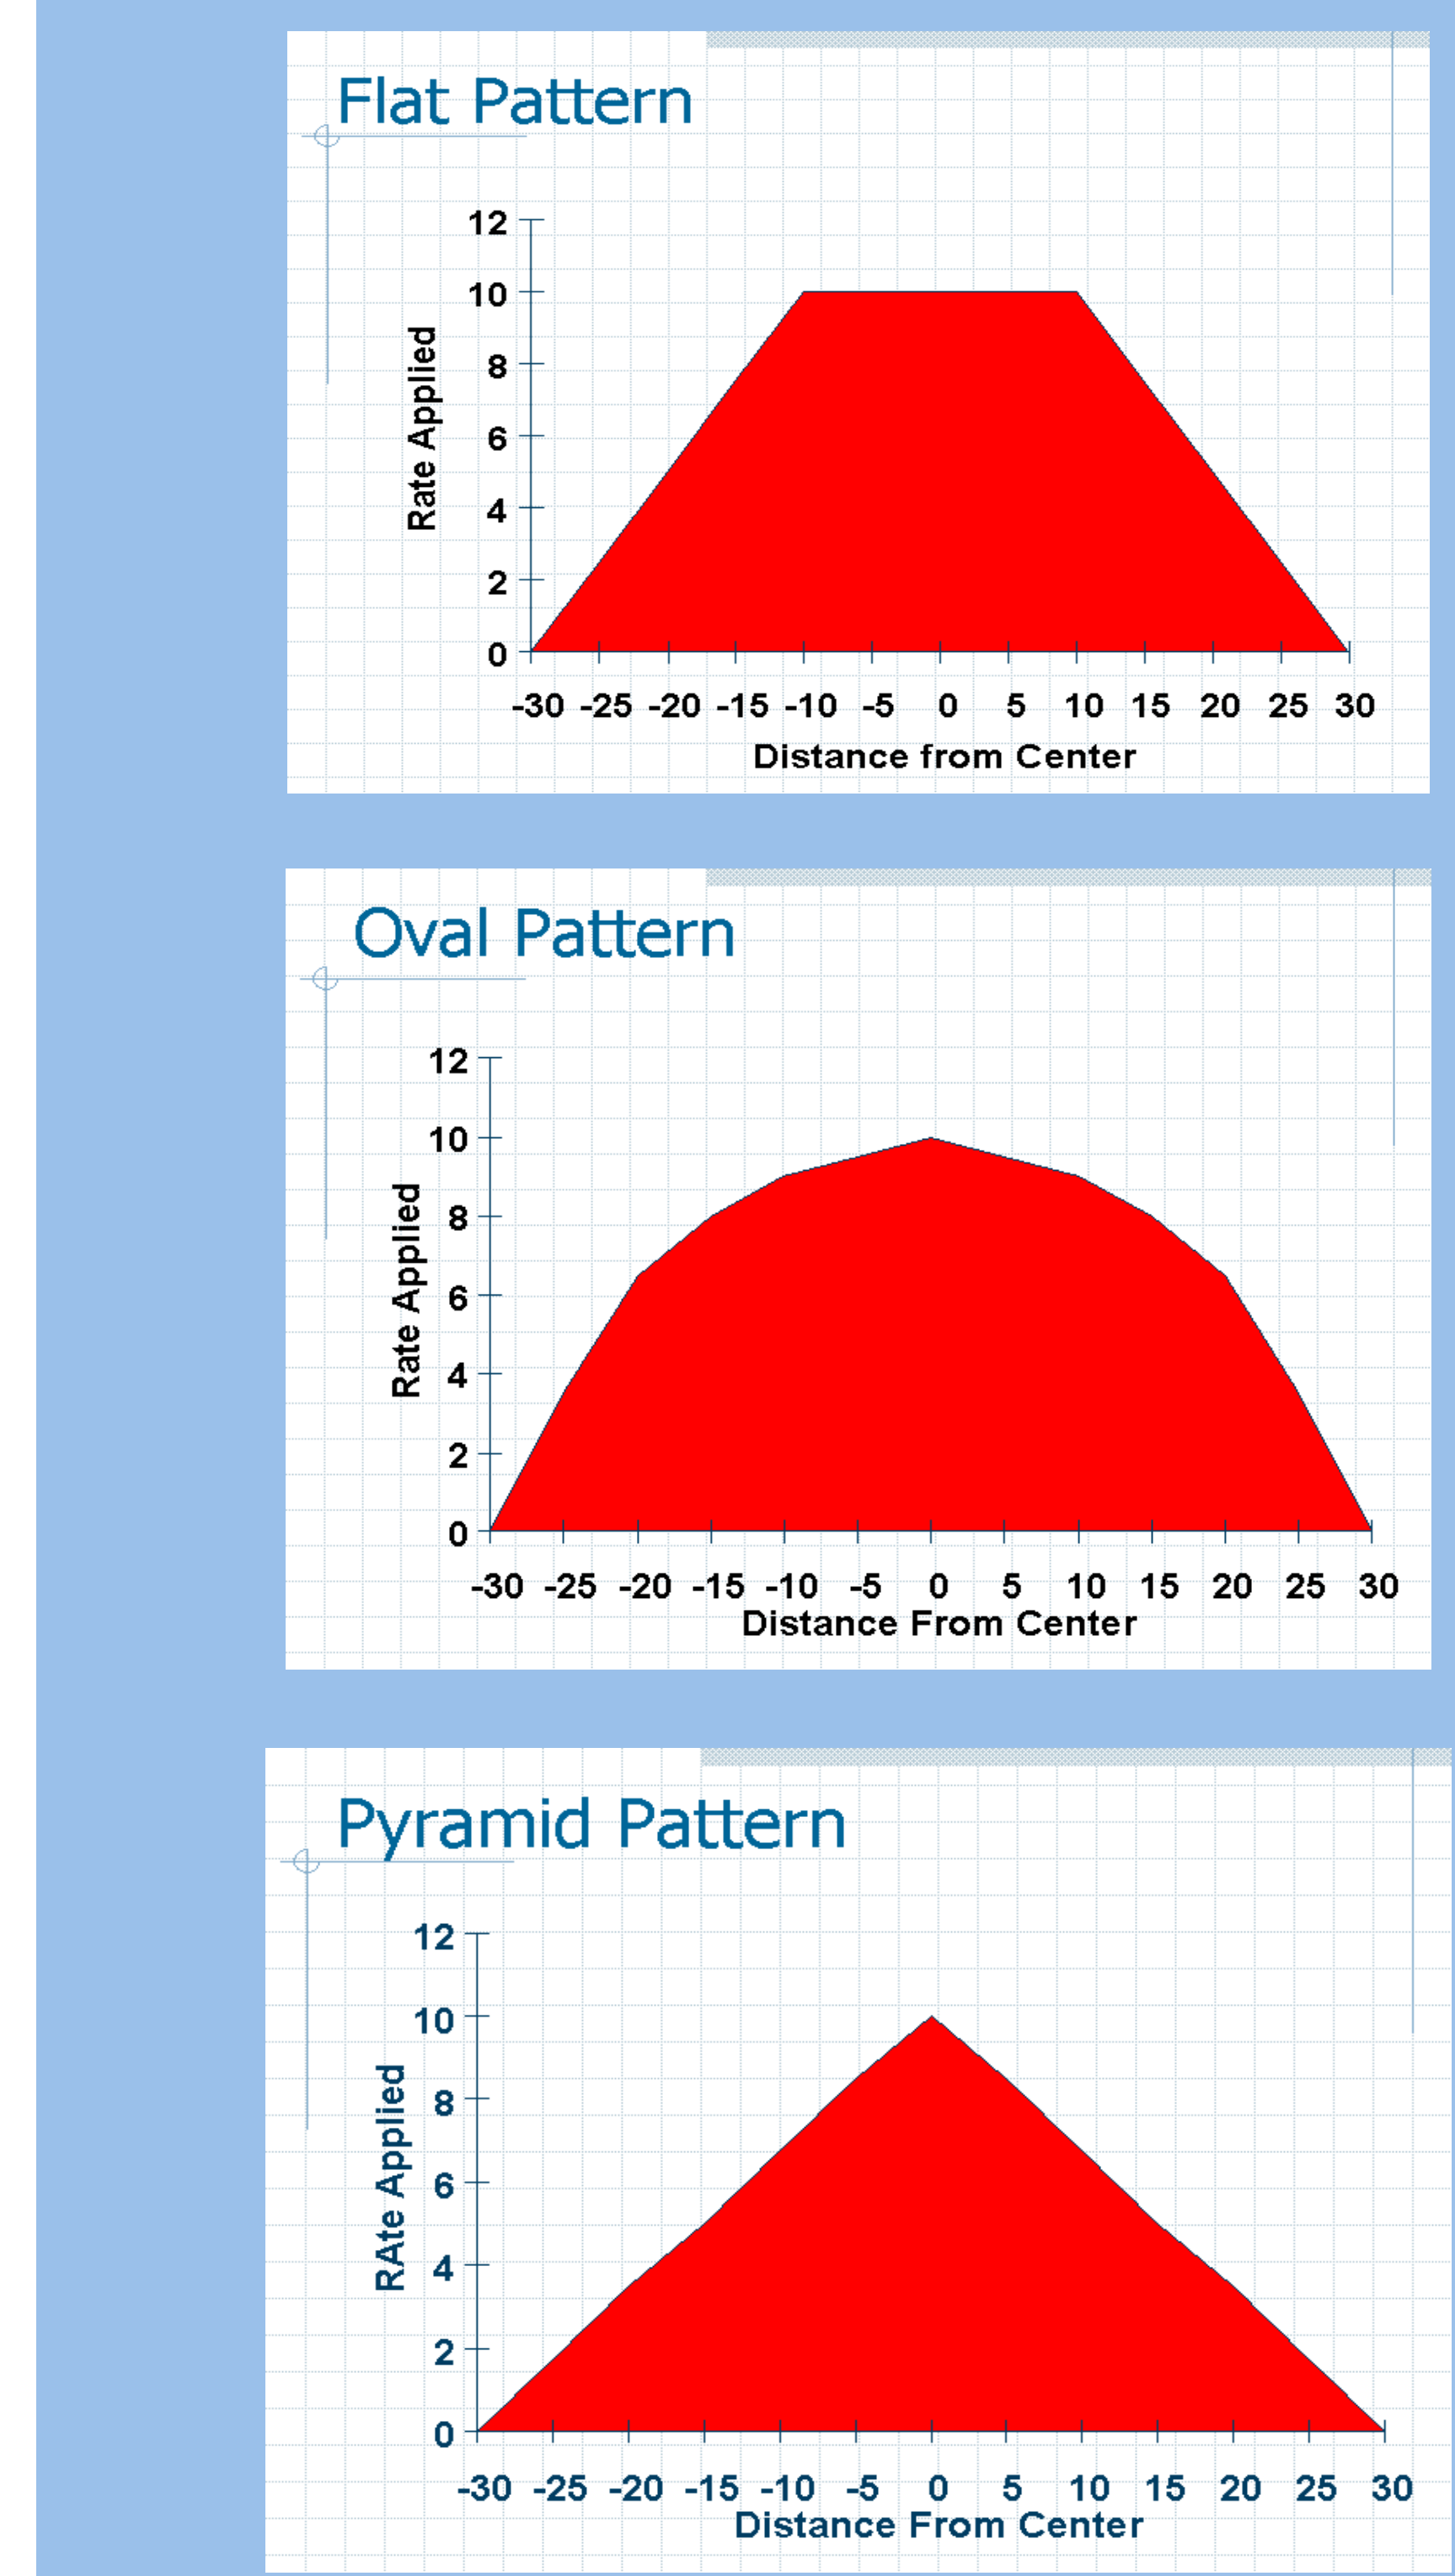

Spreader Patterns and Calibration

Gary T. Roberson, Extension Machinery Specialist, Biological and Agricultural Engineering

Undesirable Patterns

Desirable Patterns

Swath Calibration Methods

Swath Control

- Determine correct swath width for the spreader and product you are spreading
- Maintain uniformly spaced Swaths
 - Use foam markers
 - Use DGPS and Lightbar

Swath Calibration Methods
 Determining Swath Width by Pattern Inspection Methods

Visual Method
 Determining Swath Width by: Pattern Inspection Visual Method

Equation Method
 Determining Swath Width by: Pattern Inspection Equation Method
 $Swath = Pattern Width / 2$

Equation Method
 Determining Swath Width by: Pattern Inspection Equation Method
 $Swath = (Pattern Width + Center Width) / 2$

Broadcast Spreading

- Fertilizer
- Lime
- Soil Amendments
- Crop Protection Products

Broadcast Spreading Objectives

- Apply the Correct Rate of Product..
- Apply a Good Pattern.
- Maintain Proper Swath and Overlap.

Types of Spreaders

- Single Spinner
- Pendulum
- Twin Spinner
- Air Boom

Pattern Check Method