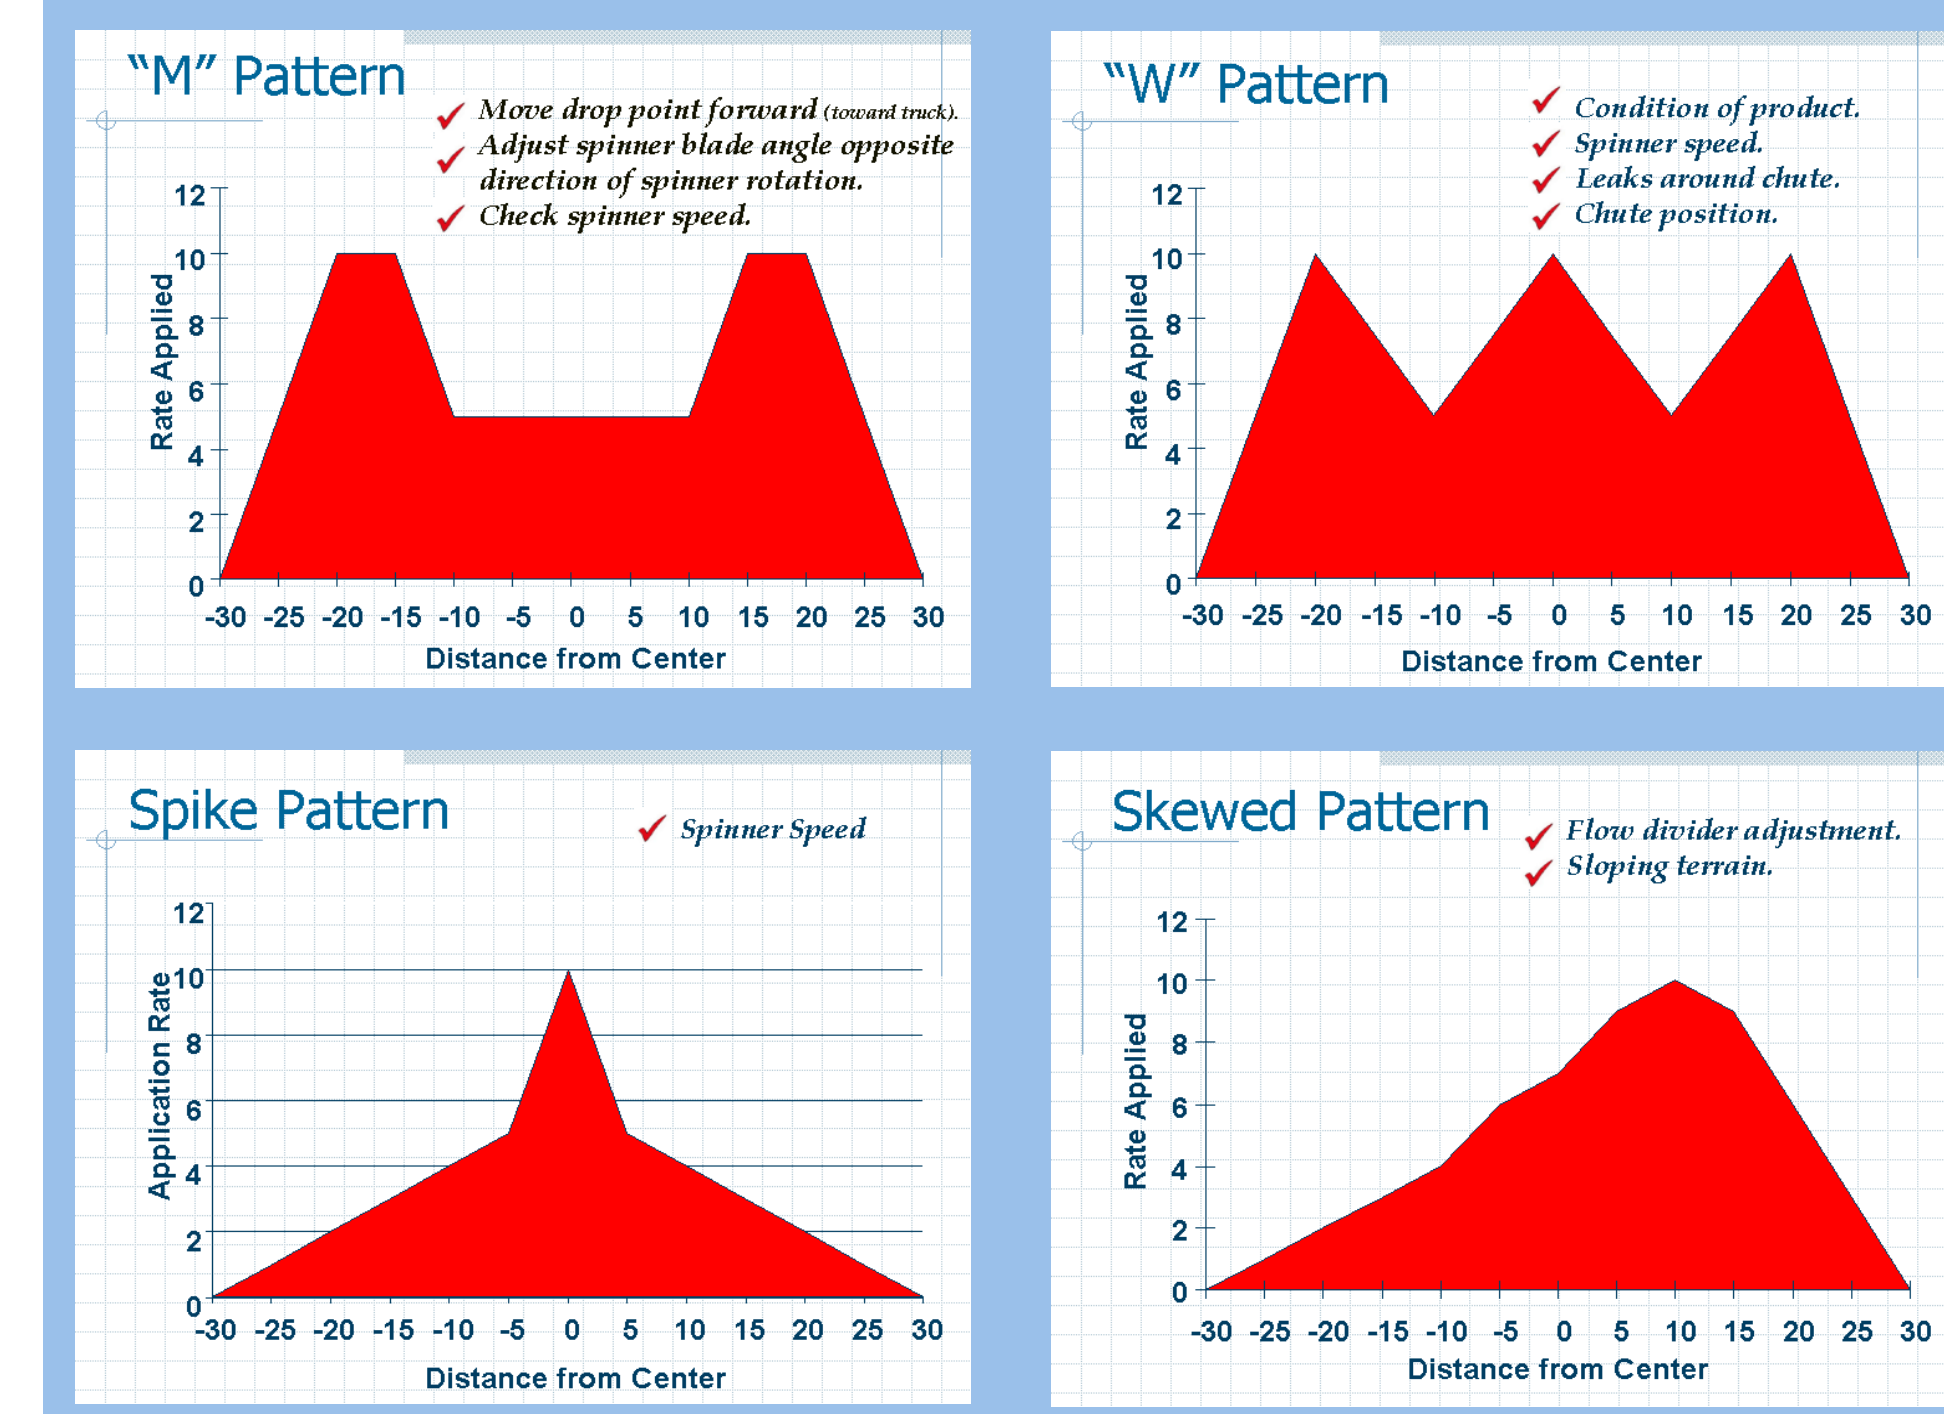

Spreader Patterns and Calibration

Gary T. Roberson, Extension Machinery Specialist, Biological and Agricultural Engineering

Undesirable Patterns

Desirable Patterns

Swath Calibration Methods

Swath Control

- Determine correct swath width for the spreader and product you are spreading
- Maintain uniformly spaced Swaths
 - Use foam markers
 - Use DGPS and Lightbar

Swath Calibration Methods
 Determining Swath Width by Pattern Inspection Methods

Visual Method
 Determining Swath Width by: Pattern Inspection Visual Method

Equation Method
 Determining Swath Width by: Pattern Inspection Equation Method
 $Swath = Pattern Width / 2$

Broadcast Spreading Objectives

- Apply the Correct Rate of Product..
- Apply a Good Pattern.
- Maintain Proper Swath and Overlap.

Types of Spreaders

- Single Spinner
- Pendulum
- Twin Spinner
- Air Boom

Pattern Check Method

- Adjustment for proper rate of discharge.
- Pattern adjustment for desired shape.
- Swath control to maintain width and overlap.

Calibration Methods

- Discharge Rate**
- Drag Chain Delivery
 - Measure discharge rate at drop chute.
 - Weigh sample for time or distance, convert into pounds per acre.
 - Adjust calibration.
 - Test Tube Sample
 - Collect product in pans across width of swath.
 - Measure volume, Convert into pounds per acre.
 - Adjust calibration.