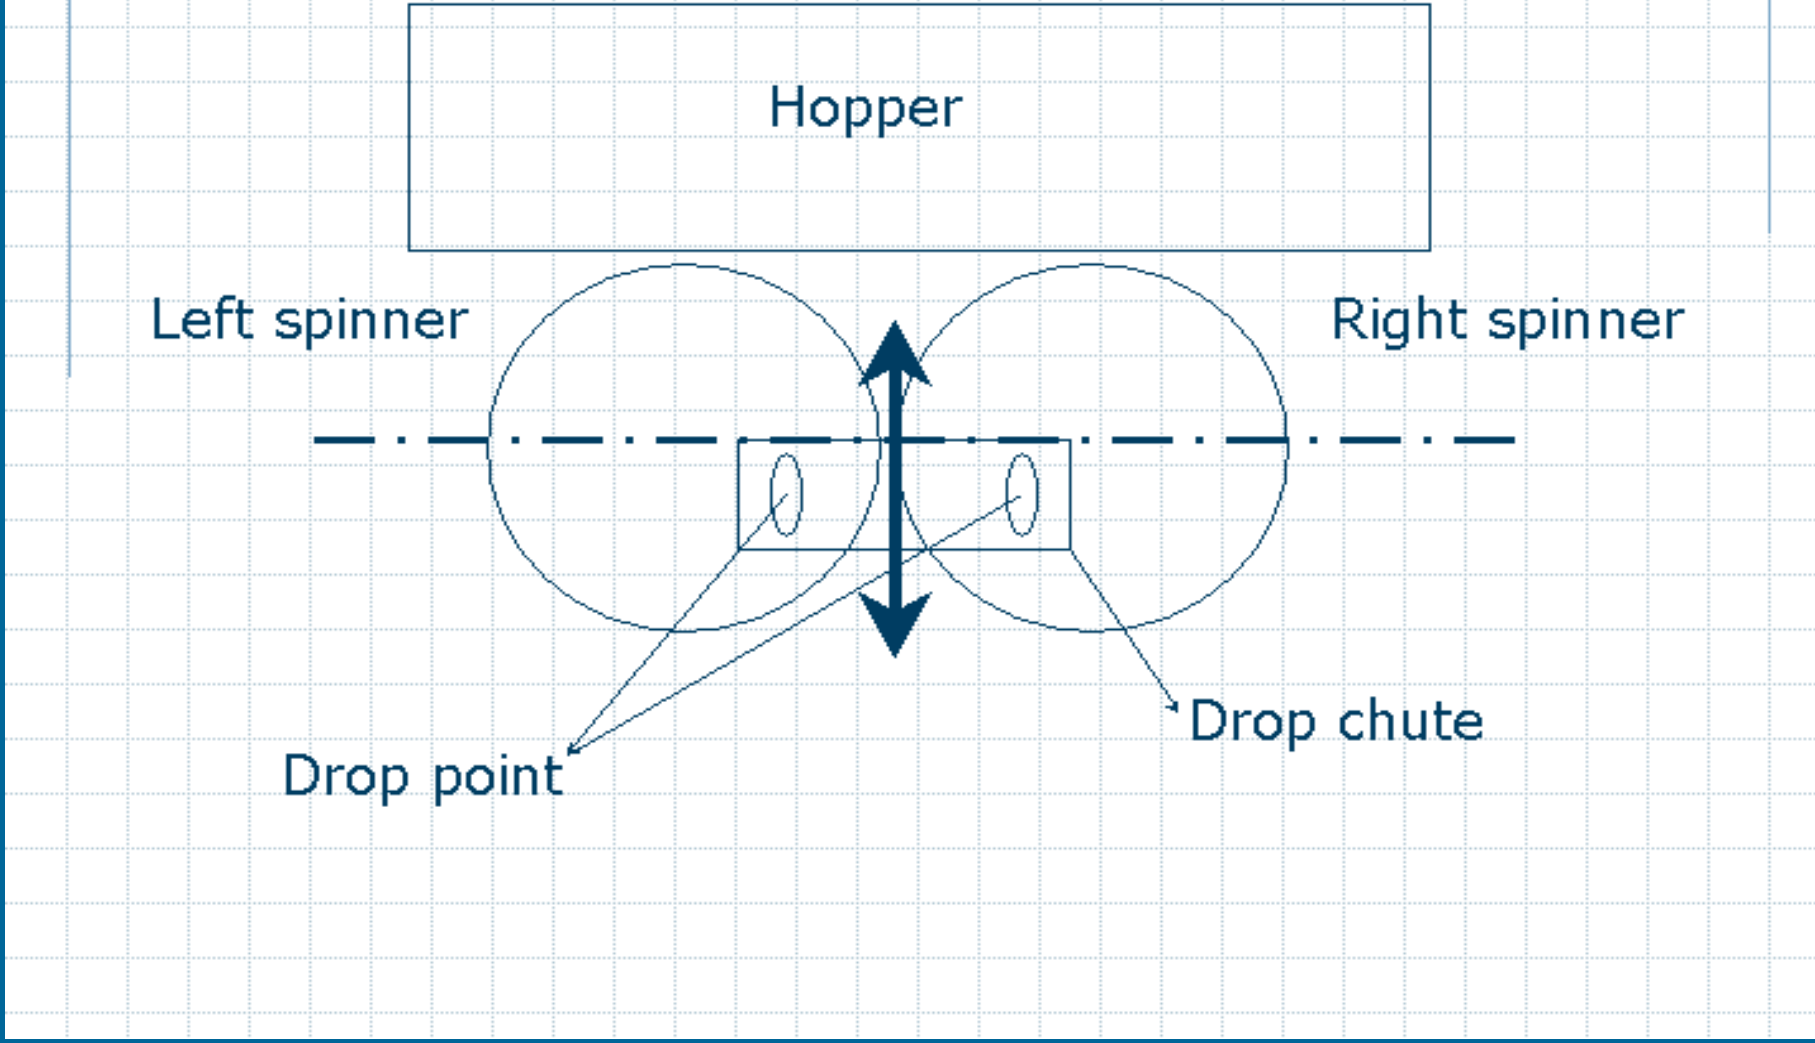

Equation Method
 Determining Swath Width by: Pattern Inspection Equation Method
 $Swath = (Pattern Width + Center Width) / 2$

Broadcast Spreading

- Fertilizer
- Lime
- Soil Amendments
- Crop Protection Products

Broadcast Spreading Objectives

- Apply the Correct Rate of Product..
- Apply a Good Pattern.
- Maintain Proper Swath and Overlap.

Types of Spreaders

- Single Spinner
- Pendulum
- Twin Spinner
- Air Boom

Pattern Check Method

- Collection Pan
 - Test Tube
 - Measure volume of product collected in pan
 - Convert to weight based on density
 - Scale
 - Measure weight of product collected in pan

Controlling the Pattern

Calibration

- Adjustment for proper rate of discharge.
- Pattern adjustment for desired shape.
- Swath control to maintain width and overlap.

Calibration Methods

- Discharge Rate**
- Drag Chain Delivery
 - Measure discharge rate at drop chute.
 - Weigh sample for time or distance, convert into pounds per acre.
 - Adjust calibration.
 - Test Tube Sample
 - Collect product in pans across width of swath.
 - Measure volume, Convert into pounds per acre.
 - Adjust calibration.